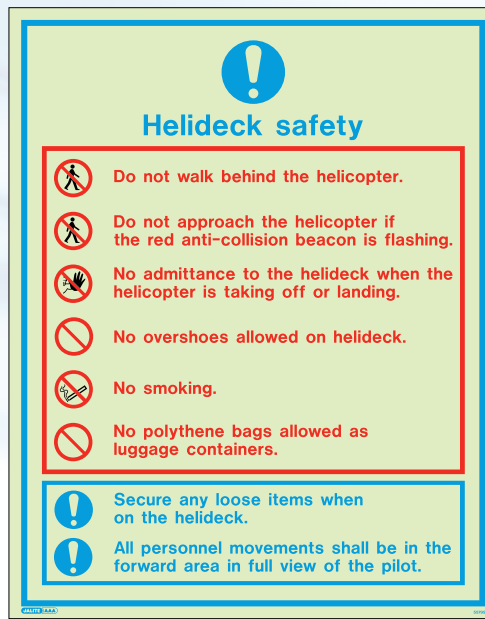

Offshore Helideck Signs

JALITE AAA photoluminescent material. Simply brilliant! A life may depend on it!

Engineered for life safety!

HELIDECK SIGNS

4839G

4449G

6619G

5579S (Size: 500 x 400mm)

Sizes: C = 150 x 150mm, D = 150 x 200mm, E = 200 x 200mm, G = 150 x 300mm, K = 150 x 400mm, PT = 100 x 300mm

JALITE LIFE SAFETY PRODUCT CATALOGUE FOR MARINE APPLICATIONS

For more photoluminescent signs and safety products for the marine and offshore environments visit our online catalogue at